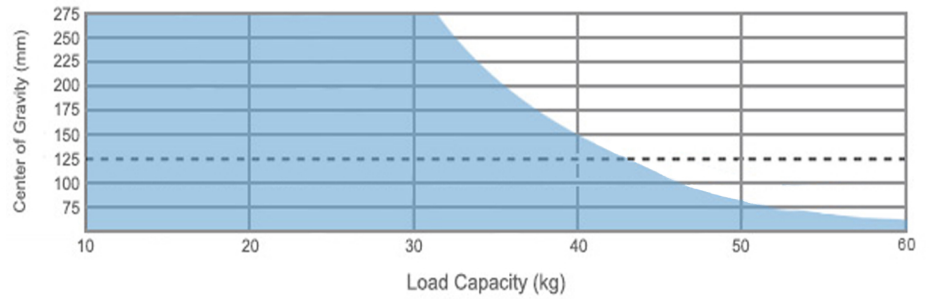

CS-CINE60ALG

CINE60(F) / CINE150L / GS-AL / TC-150

ACEBIL

CINE60(F) Counterbalance Chart

SPECIFICATIONS

PAYLOAD	0-60KG / 0-132LB
COUNTER BALANCE CAPACITY	0-45KG / 0-99.2LB
COUNTER BALANCE	FREE / 10 STEP + 2 BOOST SWITCH
PAN DRAG	FREE / 8 STEP
TILT DRAG	FREE / 8 STEP
TILT ANGLE	+90 / -75°
LED BUBBLE LEVEL	YES
CAMERA PLATE	SLIDELOAD PLATE
PLATE ATTACHMENT	DOUBLE 3/8" SCREW
SPARE SCREW	1/4" & 3/8" SCREWS
SLIDE RANGE	150MM
HEAD WEIGHT	7KG / 15.4LB
SYSTEM WEIGHT	20.3KG / 44.8LB
SYSTEM HEIGHT	1.13-2M / 44.5-78.7"
BALL DIAMETER	150MM
LEG SECTION	1 STAGE