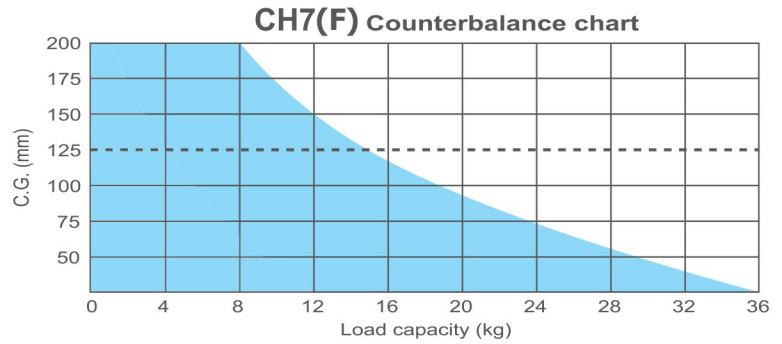

CS-782CM(N)

CH7(F) / T1002C / MS-5 / S-52

ACEBIL

SPECIFICATIONS

PAYLOAD	18KG / 39.6LB
COUNTER BALANCE CAPACITY	0-15KG / 0-33LB
COUNTER BALANCE	8 STEP + 1 SWITCH
PAN DRAG	FREE / 6 STEP
TILT DRAG	FREE / 6 STEP
TILT ANGLE	+90 / -70°
LED BUBBLE LEVEL	YES
CAMERA PLATE	SLIDE PLATE
PLATE ATTACHMENT	3/8" SCREW
SPARE SCREW	1/4" & 3/8" SCREWS
SLIDE RANGE	+60 / -60MM
HEAD WEIGHT	3.4KG / 7.5LB
SYSTEM WEIGHT	6.6KG / 14.1LB
SYSTEM HEIGHT	82-166CM / 32.3-65.4"
BALL DIAMETER	100MM
LEG SECTION	2 STAGE CARBON FIBER