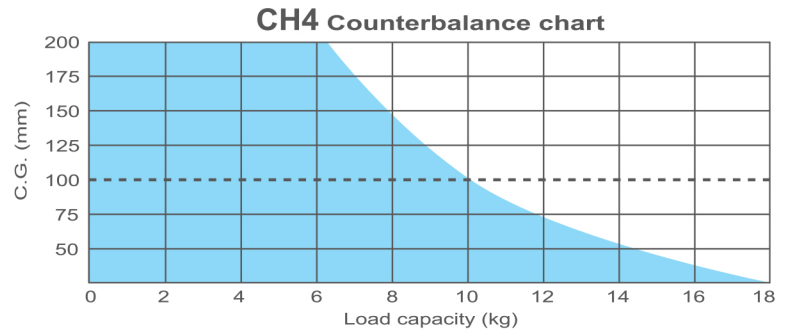

# CS-482M

CH4 / T1002 / MS-5 / S-52

## SPECIFICATIONS

PAYLOAD	12kg / 26.4lb
COUNTER BALANCE CAPACITY	0~10kg / 0~22lb
COUNTER BALANCE	FREE + 6 STEPS
PAN DRAG	FREE + 4 STEPS
TILT DRAG	FREE + 4 STEPS
TILT ANGLE	+90 / -70°
LED BUBBLE LEVEL	YES
CAMERA PLATE	SLIDE PLATE
PLATE ATTACHMENT	3/8" SCREW
SPARE SCREW	1/4" & 3/8" SCREWS
SLIDE RANGE	+60 / -60MM
HEAD WEIGHT	2.8KG / 6.2LB
SYSTEM WEIGHT	6.6KG / 14.5LB
SYSTEM HEIGHT	81-165CM / 31.9-65"
BALL DIAMETER	100MM
LEG SECTION	2 STAGE